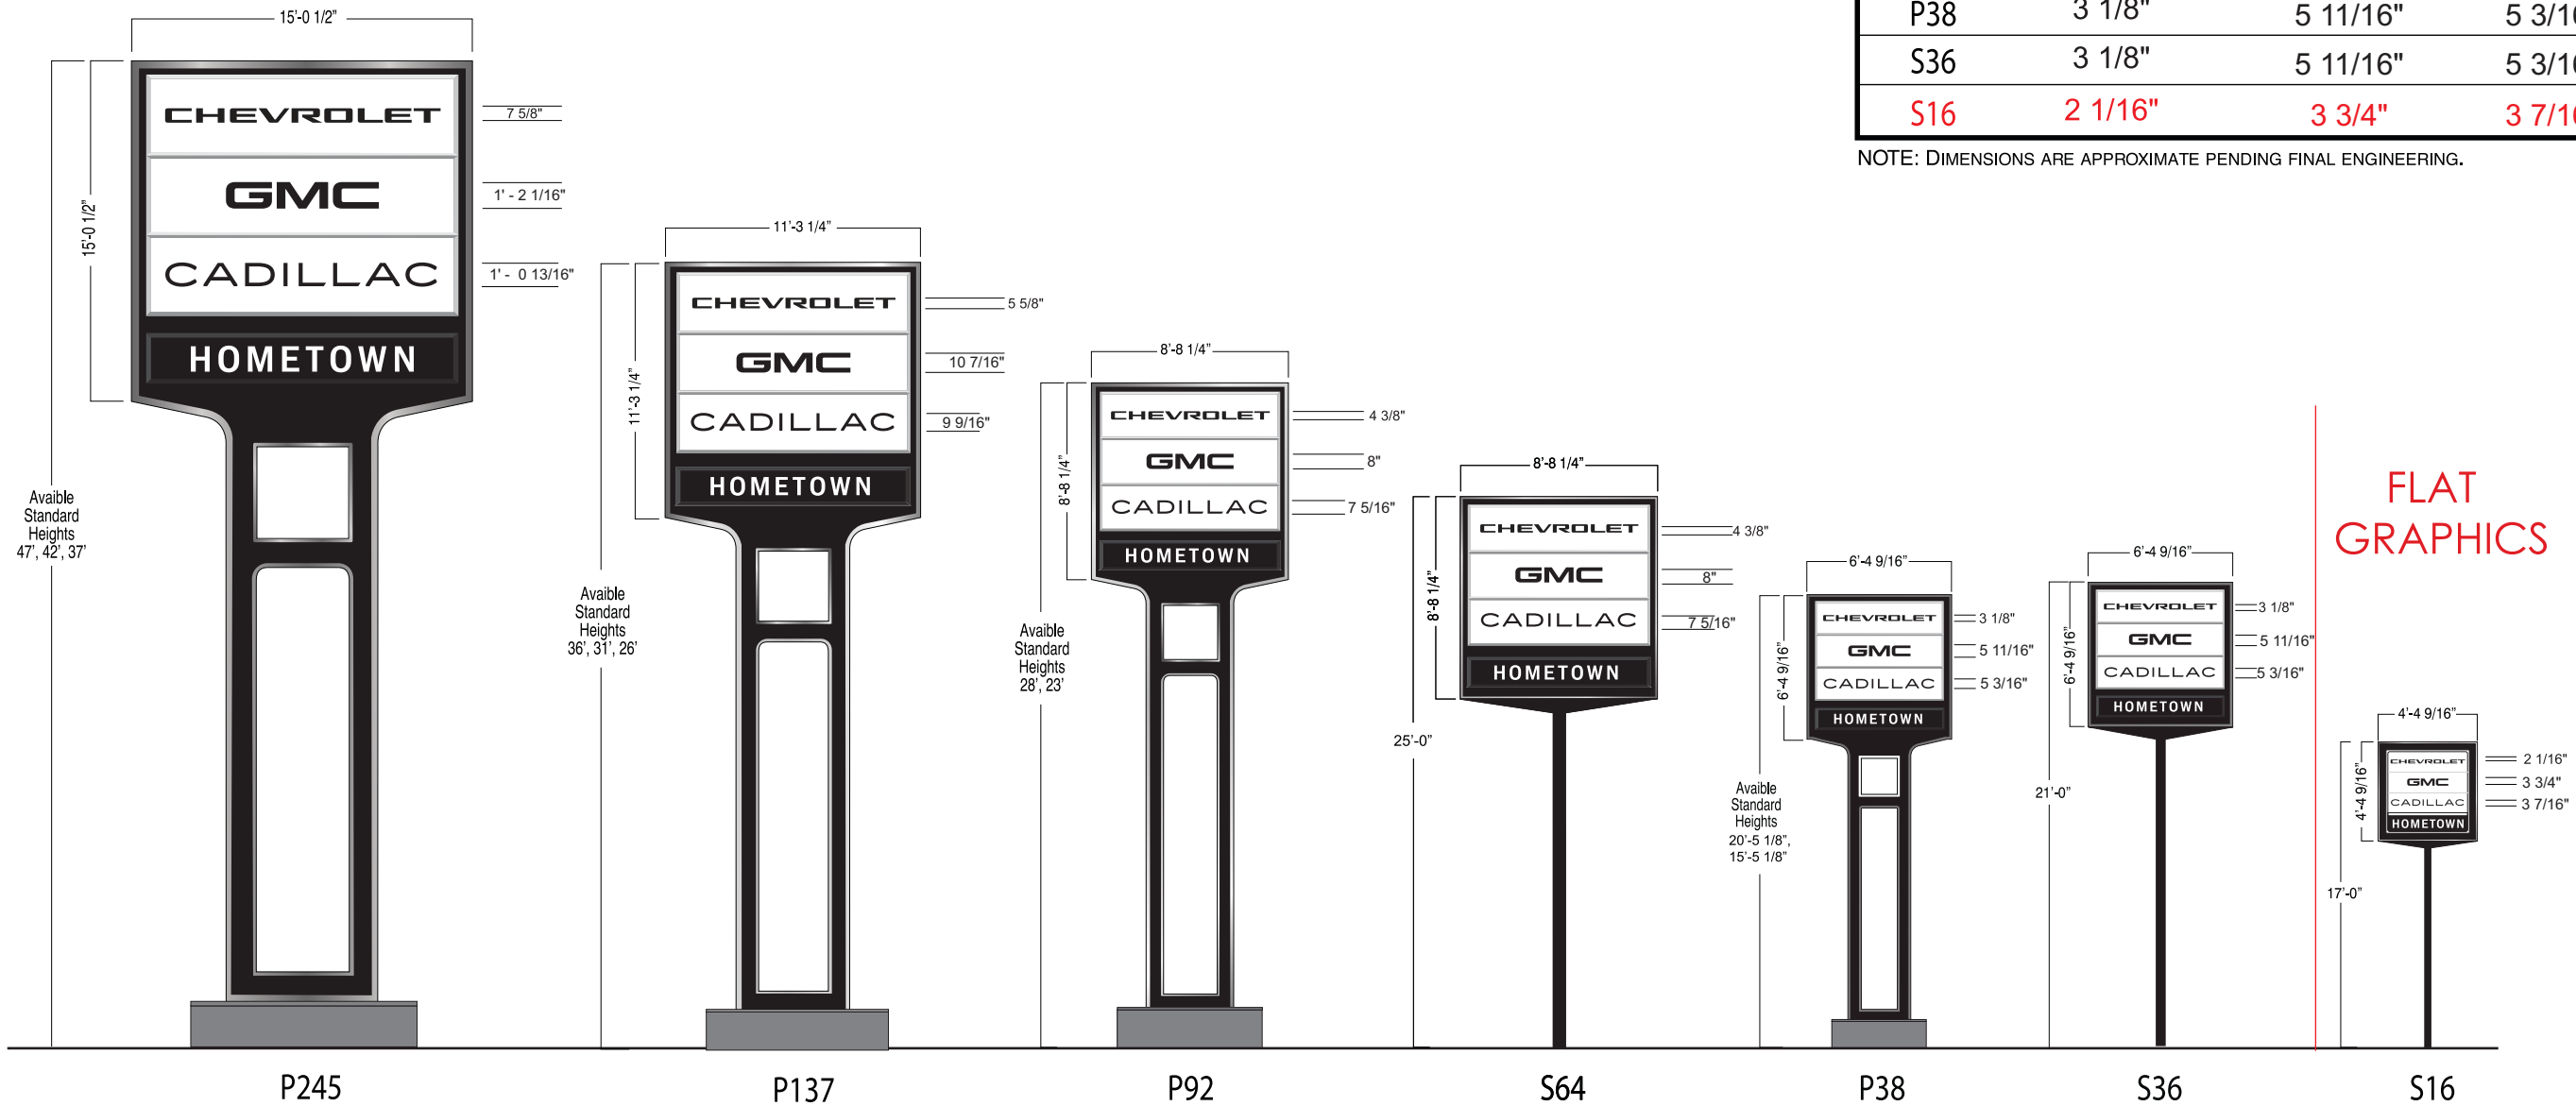

Chevrolet GMC Cadillac Sign Family

COPY SIZE BY SIGN			
SIGN	CHEVROLET	GMC	CADILLAC
P245	7 5/8"	1' - 2 1/16"	1' - 0 13/16"
P137	5 5/8"	10 7/16"	9 9/16"
P92	4 3/8"	8"	7 5/16"
S64	4 3/8"	8"	7 5/16"
P38	3 1/8"	5 11/16"	5 3/16"
S36	3 1/8"	5 11/16"	5 3/16"
S16	2 1/16"	3 3/4"	3 7/16"

NOTE: DIMENSIONS ARE APPROXIMATE PENDING FINAL ENGINEERING.