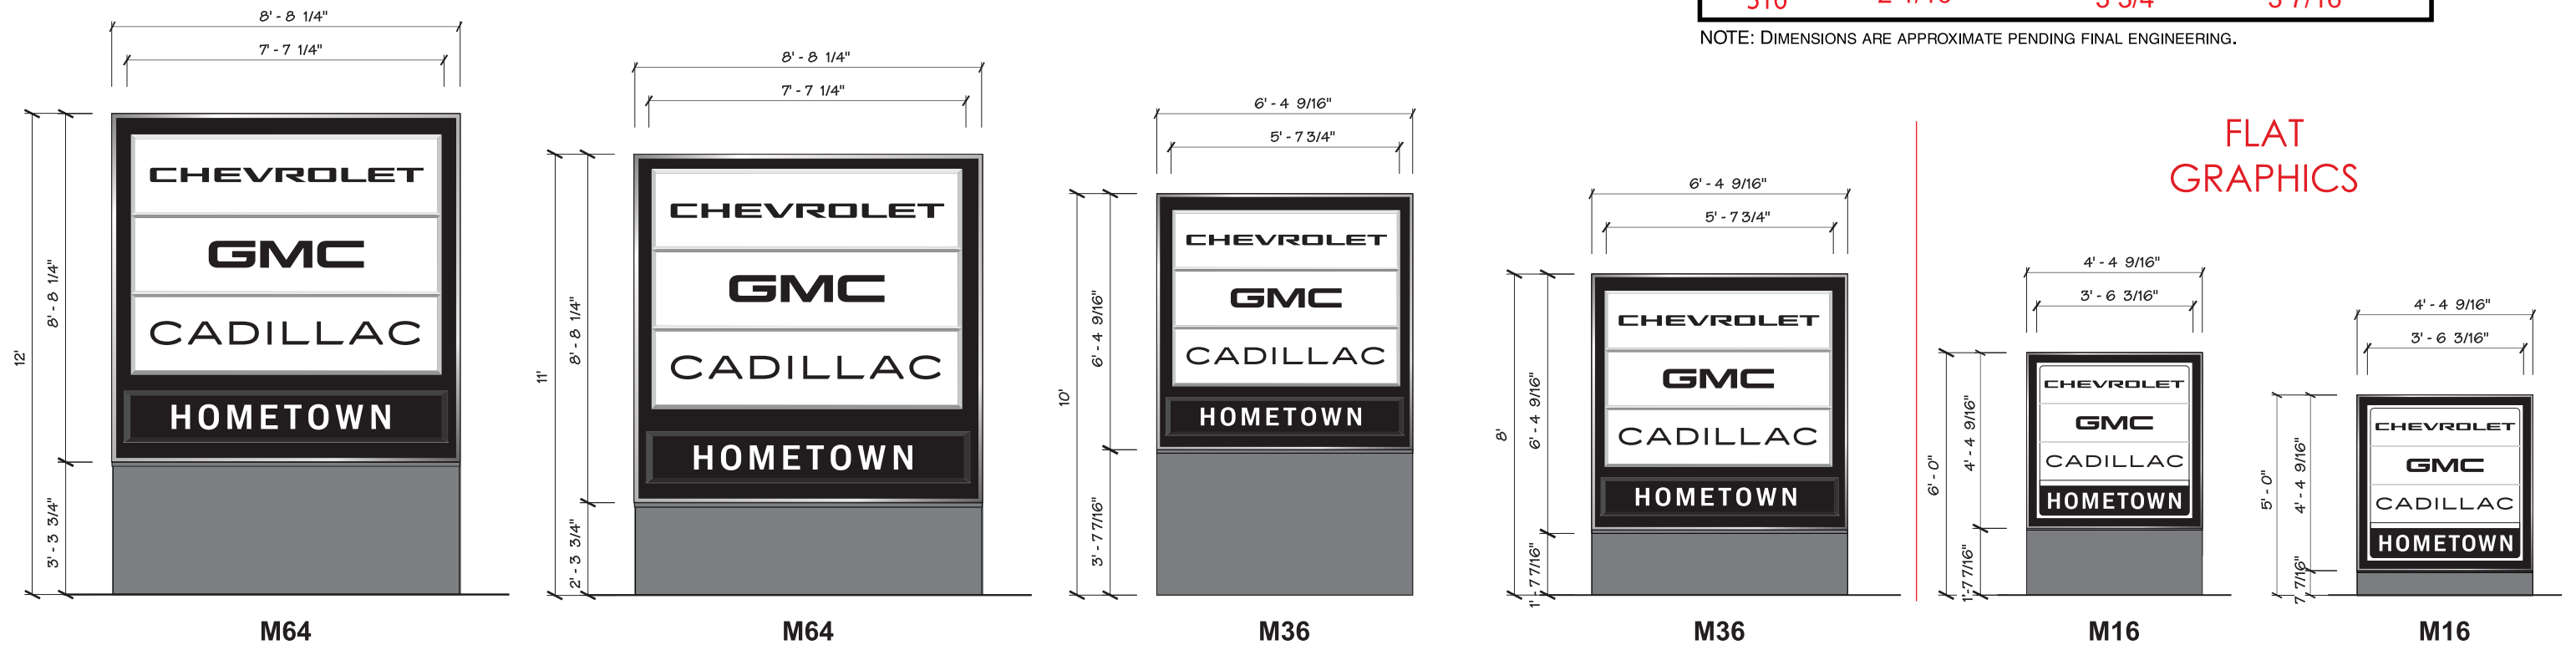

Chevrolet GMC Cadillac Sign Family

COPY SIZE BY SIGN			
SIGN	CHEVROLET	CADILLAC	GMC
P245	7 5/8"	1' - 2 1/16"	1' - 0 13/16"
P137	5 5/8"	10 7/16"	9 9/16"
P92	4 3/8"	8"	7 5/16"
S64	4 3/8"	8"	7 5/16"
P38	3 1/8"	5 11/16"	5 3/16"
S36	3 1/8"	5 11/16"	5 3/16"
S16	2 1/16"	3 3/4"	3 7/16"

NOTE: DIMENSIONS ARE APPROXIMATE PENDING FINAL ENGINEERING.